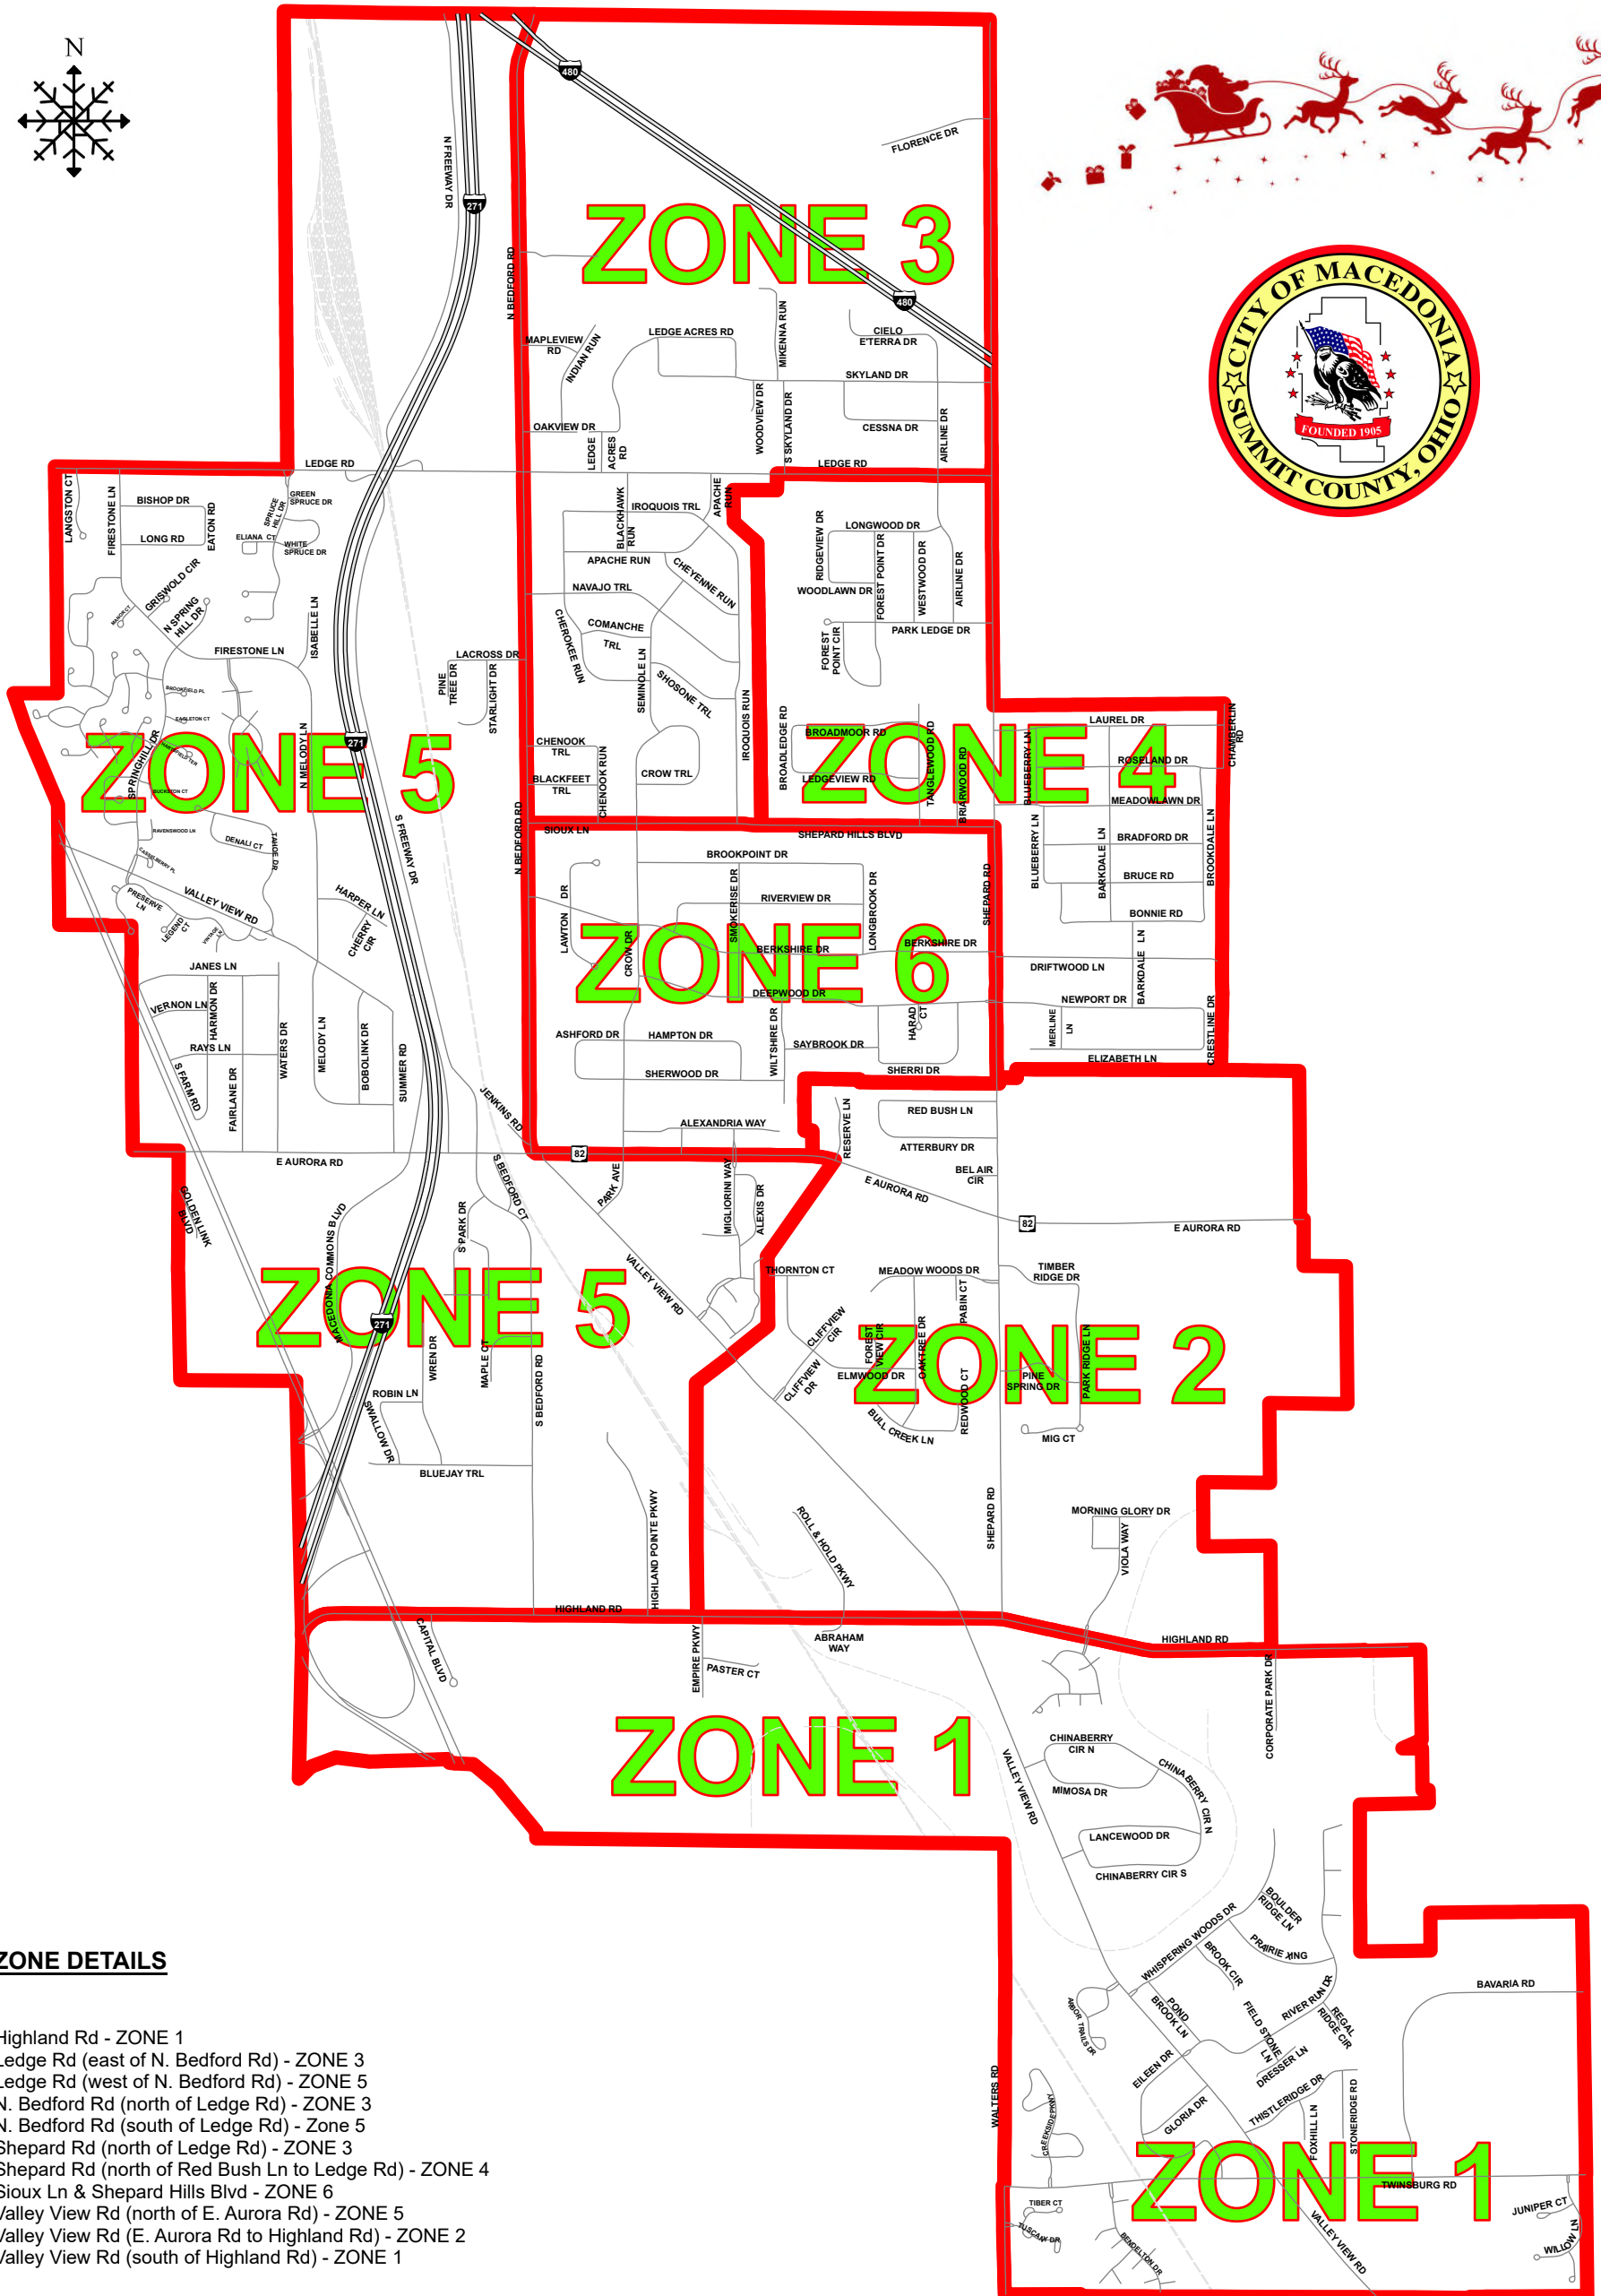

CITY OF MACEDONIA

2024 SANTA DELIVERY ZONE MAP

ZONE DETAILS

- Highland Rd - ZONE 1
- Ledge Rd (east of N. Bedford Rd) - ZONE 3
- Ledge Rd (west of N. Bedford Rd) - ZONE 5
- N. Bedford Rd (north of Ledge Rd) - ZONE 3
- N. Bedford Rd (south of Ledge Rd) - Zone 5
- Shepard Rd (north of Ledge Rd) - ZONE 3
- Shepard Rd (north of Red Bush Ln to Ledge Rd) - ZONE 4
- Sioux Ln & Shepard Hills Blvd - ZONE 6
- Valley View Rd (north of E. Aurora Rd) - ZONE 5
- Valley View Rd (E. Aurora Rd to Highland Rd) - ZONE 2
- Valley View Rd (south of Highland Rd) - ZONE 1